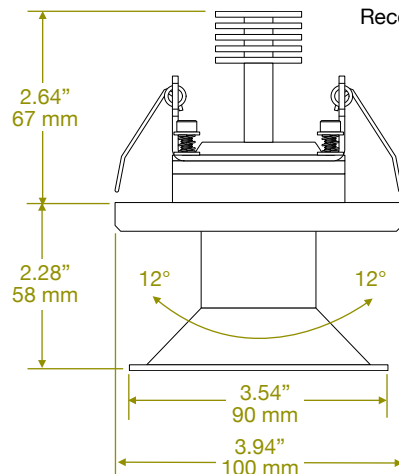

## Specifications

- Brand LedLab
- Source 3 watt or 9.5 watt Surface Mount LED
- Input 700mA Constant Current LED Driver
- LED Driver See LED Driver section for driver and dimming options **DIMMABLE**
- C.C.T. Warm White [3200 K] or Cold White [6000 K]
- Lens 25°
- Adjustability Tilts +/- 12° in any direction
- Material Aluminum body with Stainless Steel & Polycarbonate components
- Finish Anodized base + Powder Coat finish
- Weight 1.5 lb. [0.7 kg]
- Location Models Listed for Damp & Wet Locations, Non IC rated, ADA Compliant
- Approvals ETL Listed to UL Standards 2108, 8750 and CSA C22.2 No. 9.0-96
- Life > 50,000 hours at 70% lumen maintenance
- Warranty Lifetime Limited Warranty - see warranty for details

## Dimensions

Recommended Mounting Hole Diameter = 2.875" [~72 mm]

Not to Scale