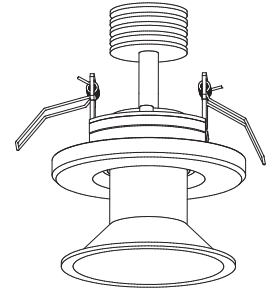

# Trump-it Longie

**Description** Trump-it Longie is a wash or spot luminaire with a distinctive tilting barrel. Suitable for recessed mounting in ceilings and walls both indoors and outdoors.

## Specifications

- Brand LedLab
- Source 3 watt or 9.5 watt Surface Mount LED
- Input 700mA Constant Current LED Driver
- LED Driver See LED Driver section for driver and dimming options **DIMMABLE**
- C.C.T. Warm White [3200 K] or Cold White [6000 K]
- Lens 25°
- Adjustability Tilts +/- 12° in any direction
- Material Aluminum body with Stainless Steel & Polycarbonate components
- Finish Anodized base + Powder Coat finish
- Weight 1.5 lb. [0.7 kg]
- Location Models Listed for Damp & Wet Locations, Non IC rated, ADA Compliant
- Approvals ETL Listed to UL Standards 2108, 8750 and CSA C22.2 No. 9.0-96
- Life > 50,000 hours at 70% lumen maintenance
- Warranty Lifetime Limited Warranty - see warranty for details

## Dimensions

Recommended Mounting Hole Diameter = 2.875" [~72 mm]

Not to Scale