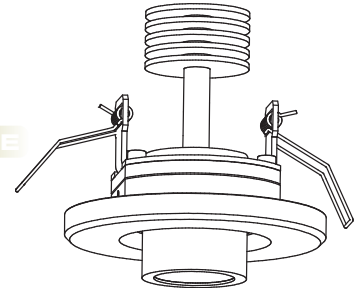

Job : _____ **Project**

Type : _____

Part # : _____

Trump-it Shortie

by **LEDLAB**

Description Short in length but long in performance, Shortie has the same functionality as Longie and Fuzzie but in a low profile luminaire. Suitable for recessed mounting in ceilings and walls both indoors and outdoors.

Specifications

- Brand LedLab
- Source 3 watt or 9.5 watt Surface Mount LED
- Input 700mA Constant Current LED Driver
- LED Driver See LED Driver section for driver and dimming options **DIMMABLE**
- C.C.T. Warm White [3200 K] or Cold White [6000 K]
- Lens 25°
- Adjustability Tilts +/- 12° in any direction
- Material Aluminum body with Stainless Steel & Polycarbonate components
- Finish Anodized base + Powder Coat finish
- Weight 1.1 lb. [0.5 kg]
- Location Models Listed for Damp & Wet Locations, Non IC rated, ADA Compliant
- Approvals ETL Listed to UL Standards 2108, 8750 and CSA C22.2 No. 9.0-96
- Life > 50,000 hours at 70% lumen maintenance
- Warranty Lifetime Limited Warranty - see warranty for details

WET
LOCATION

DAMP
LOCATION

Ordering Info

Model	Wattage	Location	CCT	Lens	Material	Color & Finish
LTMS				25	A	
LTMS	3 = 3W 9 = 9.5W	D = Damp W = Wet	32 = 3200 K 60 = 6000 K	25 = 25°	A = Alum.	WHG = White Gloss SGT = Silver Gray Texture BKT = Black Texture

Custom materials and finishes available. See Finish Chart - LedLab Series for options.

Dimensions

Recommended Mounting Hole Diameter = 2.875" [-72 mm]

Not to Scale