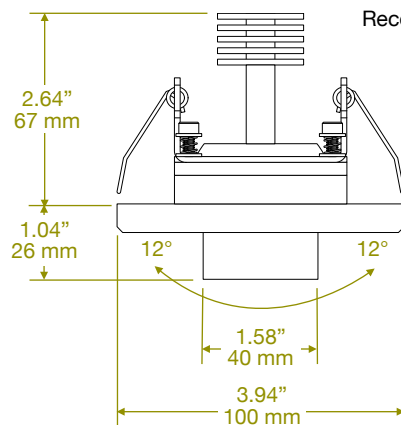

Specifications

- Brand LedLab
- Source 3 watt or 9.5 watt Surface Mount LED
- Input 700mA Constant Current LED Driver
- LED Driver See LED Driver section for driver and dimming options **DIMMABLE**
- C.C.T. Warm White [3200 K] or Cold White [6000 K]
- Lens 25°
- Adjustability Tilts +/- 12° in any direction
- Material Aluminum body with Stainless Steel & Polycarbonate components
- Finish Anodized base + Powder Coat finish
- Weight 1.1 lb. [0.5 kg]
- Location Models Listed for Damp & Wet Locations, Non IC rated, ADA Compliant
- Approvals ETL Listed to UL Standards 2108, 8750 and CSA C22.2 No. 9.0-96
- Life > 50,000 hours at 70% lumen maintenance
- Warranty Lifetime Limited Warranty - see warranty for details

WET
LOCATION

DAMP
LOCATION

Ordering Info

Model	Wattage	Location	CCT	Lens	Material	Color & Finish
LTMS				25	A	
LTMS	3 = 3W 9 = 9.5W	D = Damp W = Wet	32 = 3200 K 60 = 6000 K	25 = 25°	A = Alum.	WHG = White Gloss SGT = Silver Gray Texture BKT = Black Texture

Custom materials and finishes available. See Finish Chart - LedLab Series for options.

Dimensions

Recommended Mounting Hole Diameter = 2.875" [-72 mm]

Not to Scale